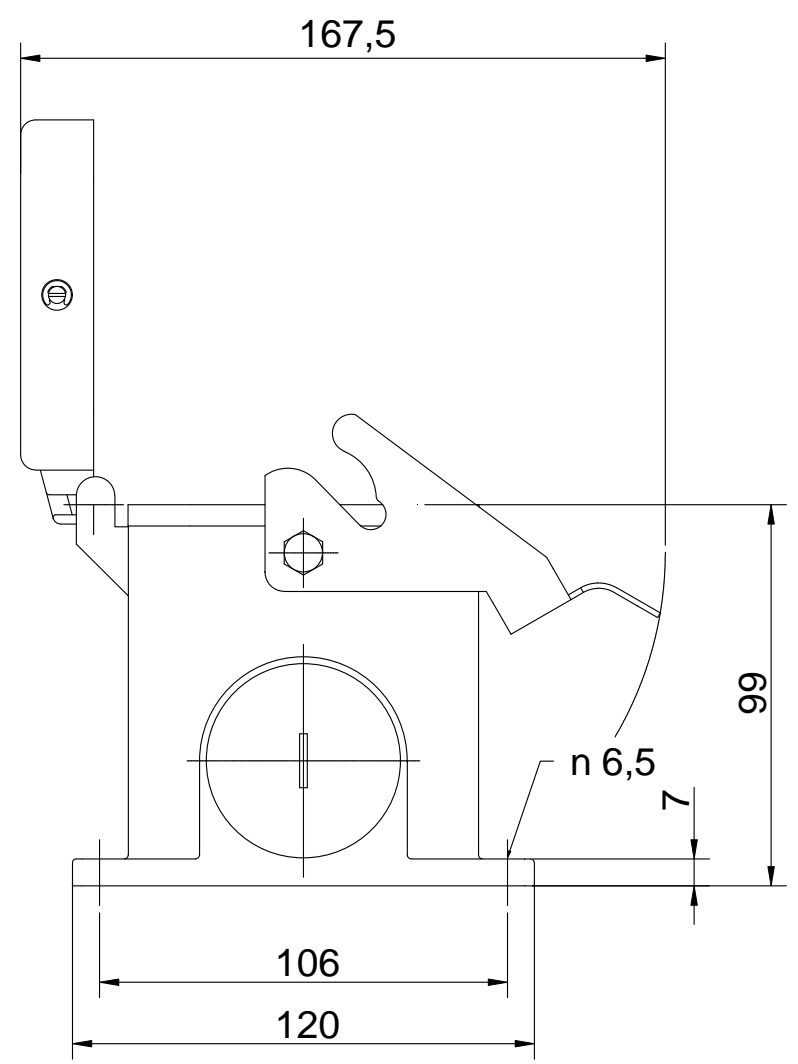

Diritti riservati All rights reserved

Date 14.12.2006	CHPW 48 LS	Scale	
Sign.	surface mount.h. 1 lev.+cover 2xPG36 AA	1:2	