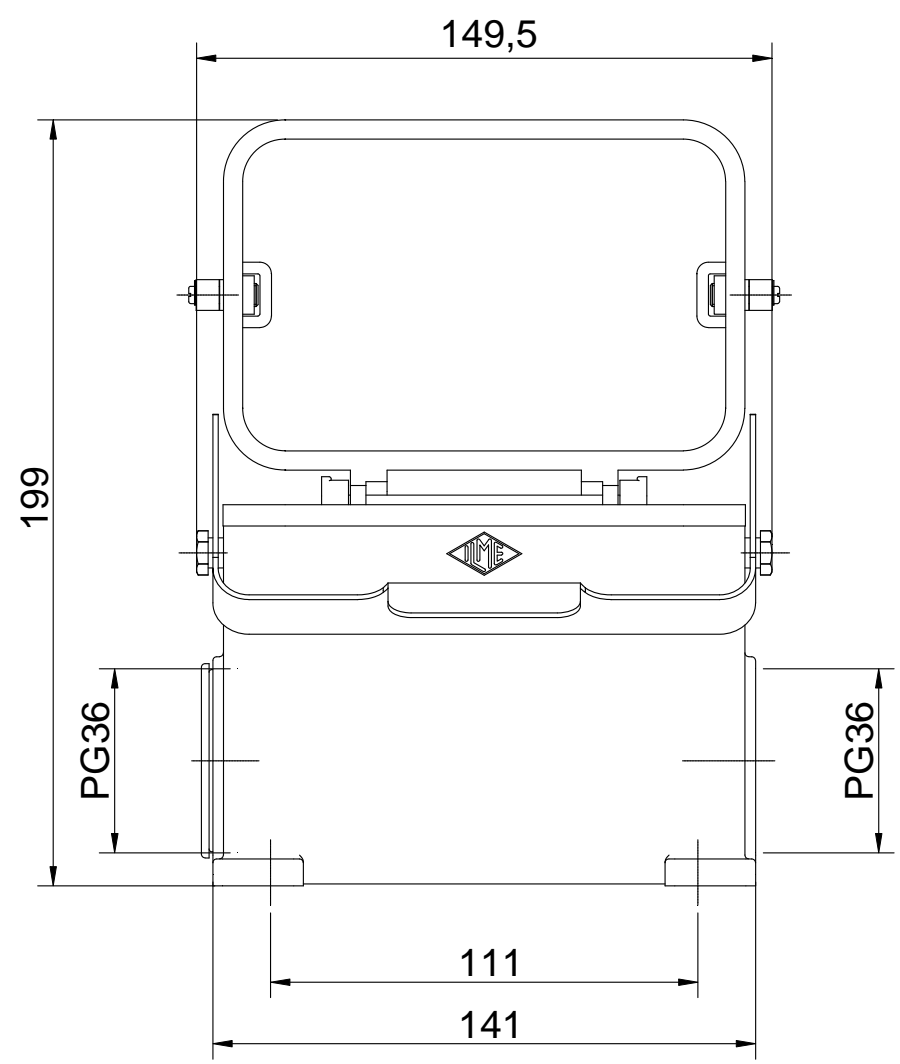

Diritti riservati All rights reserved

Date 14.12.2006	CHPW 48 LS	Scale	
Sign.	surface mount.h. 1 lev.+cover 2xPG36 AA	1:2	